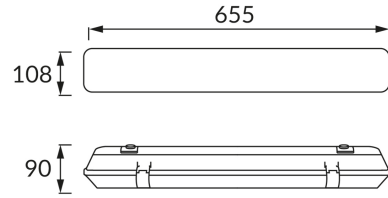

PRODUCT INFORMATION SHEET

BASIC INFORMATION

Product name:	HERMAN LED 2x18W
Ideus index:	02928
EAN barcode:	5901477329289
Colour :	Grey
Materials:	Polystyrene PS, ABS, steel sheet
Height:	90 mm
Width:	655 mm
Depth:	108 mm
Box packaging:	8 pcs

REMARKS

- quick montage handles and gland included
- single-end power supply

PRODUCT PARAMETERS

Power supply:	220-240V 50/60Hz
Power:	2 x max 18 W
Lampholder type:	G13
Dedicated light source:	T8 LED power supply from one side
	Possibility of light source replacement
Product offer the possibility of adjusting the illumination direction:	No
Electric shock protection class:	1
Degree of protection against mechanical impacts:	IK05
Degree of protection provided against intrusion dust, accidental contact and water:	IP65
	For indoor or outdoor use
CE	Declaration of conformity