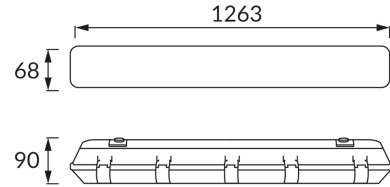

PRODUCT INFORMATION SHEET

BASIC INFORMATION

Product name:	HERMAN LED 36W
Ideus index:	02927
EAN barcode:	5901477329272
Colour :	Grey
Materials:	Polystyrene PS, ABS, steel sheet
Height:	90 mm
Width:	1263 mm
Depth:	68 mm
Box packaging:	12 pcs

REMARKS

- quick montage handles and gland included
- single-end power supply

PRODUCT PARAMETERS

Power supply:	220-240V 50/60Hz
Power:	max 36 W
Lampholder type:	G13
Dedicated light source:	T8 LED power supply from one side
	Possibility of light source replacement
Product offer the possibility of adjusting the illumination direction:	No
Electric shock protection class:	1
Degree of protection against mechanical impacts:	IK05
Degree of protection provided against intrusion dust, accidental contact and water:	IP65
	For indoor or outdoor use
CE	Declaration of conformity