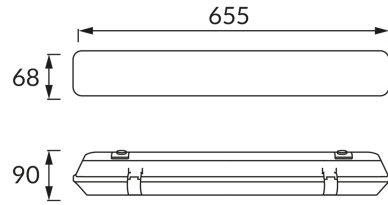

**PRODUCT INFORMATION SHEET**

**BASIC INFORMATION**

Product name:	<b>HERMAN LED 18W</b>
Ideus index:	<b>02926</b>
EAN barcode:	<b>5901477329265</b>
Colour :	<b>Grey</b>
Materials:	<b>Polystyrene PS, ABS, steel sheet</b>
Height:	<b>90 mm</b>
Width:	<b>655 mm</b>
Depth:	<b>68 mm</b>
Box packaging:	<b>12 pcs</b>

**REMARKS**

- quick montage handles and gland included
- single-end power supply

**PRODUCT PARAMETERS**

Power supply:	<b>220-240V 50/60Hz</b>
Power:	<b>max 18 W</b>
Lampholder type:	<b>G13</b>
Dedicated light source:	<b>T8 LED power supply from one side</b>
	<b>Possibility of light source replacement</b>
Product offer the possibility of adjusting the illumination direction:	<b>No</b>
Electric shock protection class:	<b>1</b>
Degree of protection against mechanical impacts:	<b>IK05</b>
Degree of protection provided against intrusion dust, accidental contact and water:	<b>IP65</b>
	<b>For indoor or outdoor use</b>
CE	<b>Declaration of conformity</b>