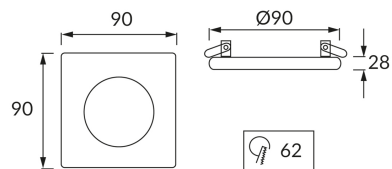

PRODUCT INFORMATION SHEET

BASIC INFORMATION

Product name:	STAN D MULTI
Ideus index:	02925
EAN barcode:	5901477329258
Colour :	Chameleon/chrome
Materials:	Aluminium alloy cast, glass
Height:	28 mm
Width:	90 mm
Depth:	90 mm
Box packaging:	50 pcs

PRODUCT PARAMETERS

Power supply:	220-240V 50/60Hz
Power:	max 50 W
Lampholder type:	GU10
Dedicated light source:	LED
	Possibility of light source replacement
Product offer the possibility of adjusting the illumination direction:	No
Electric shock protection class:	2
Degree of protection provided against intrusion dust, accidental contact and water:	IP20
	For indoor use
CE	Declaration of conformity