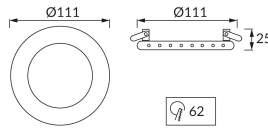

PRODUCT INFORMATION SHEET

Replaceability of light sources and/or control gears without product permanent damage

BASIC INFORMATION

Product name:	RIANA LED C CHROME RGB
Ideus index:	02917
EAN barcode:	5901477329173
Colour :	Transparent/chrome
Materials:	Aluminium alloy cast, glass
Height:	25 mm
Width:	111 mm
Depth:	111 mm
Box packaging:	50 pcs

REMARKS

Decorative SMD LEDs included

PRODUCT PARAMETERS

Power supply:	220-240V 50/60Hz
Power:	max 50 W
Lampholder type:	GU10
Dedicated light source:	LED
	Possibility of light source replacement
	Do not use with a mains dimmer
Shelf life L70B50 in h:	35 000 h
Product offer the possibility of adjusting the illumination direction:	No
Colour rendering index Ra:	80
Electric shock protection class:	2
Degree of protection provided against intrusion dust, accidental contact and water:	IP20
	For indoor use
CE	Declaration of conformity