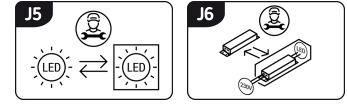

Replaceability of light sources and/or control gears without product permanent damage

**BASIC INFORMATION**

Product name:	<b>FLAT LED 20W NW</b>
Ideus index:	<b>02914</b>
EAN barcode:	<b>5901477329142</b>
Colour:	<b>White</b>
Materials:	<b>Aluminium, polycarbonate PC</b>
Height:	<b>25 mm</b>
Width:	<b>600 mm</b>
Depth:	<b>75 mm</b>
Box packaging:	<b>20 pcs</b>

**PRODUCT PARAMETERS**

Power supply:	<b>230V 50Hz</b>
Power:	<b>20 W</b>
Dedicated light source:	<b>N/A</b>
	<b>Non-replaceable light source</b>
	<b>Do not use with a mains dimmer</b>
Luminaire luminous flux:	<b>1 710 lm</b>
Light source luminous flux:	<b>2 040 lm</b>
Shelf life L70B50 in h:	<b>25 000 h</b>
Product offer the possibility of adjusting the illumination direction:	<b>No</b>
Degree of protection provided against intrusion, dust, accidental contact, and water:	<b>IP42</b>
Light colour:	<b>Neutral white</b>
Colour temperature:	<b>4000 K</b>
Luminous beam angle:	<b>140°</b>
Colour rendering index Ra:	<b>81</b>
	<b>For indoor use</b>
Electric shock protection class:	<b>2</b>
CE	<b>Declaration of conformity</b>