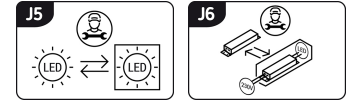

# PRODUCT INFORMATION SHEET

Replaceability of light sources and/or control gears without product permanent damage

## BASIC INFORMATION

Product name:	<b>FLAT LED 20W NW</b>
Ideus index:	<b>02914</b>
EAN barcode:	<b>5901477329142</b>
Colour :	<b>White</b>
Materials:	<b>Aluminium, polycarbonate PC</b>
Height:	<b>25 mm</b>
Width:	<b>600 mm</b>
Depth:	<b>75 mm</b>
Box packaging:	<b>20 pcs</b>

## PRODUCT PARAMETERS

Power supply:	<b>230V 50Hz</b>
Power:	<b>20 W</b>
Dedicated light source:	<b>SMD LED, in set</b>
	<b>Non-replaceable light source</b>
	<b>Do not use with a mains dimmer</b>
Luminaire luminous flux:	<b>1 710 lm</b>
Light colour:	<b>Neutral white</b>
Luminous beam angle:	<b>140°</b>
Shelf life L70B50 in h:	<b>35 000 h</b>
Product offer the possibility of adjusting the illumination direction:	<b>No</b>
Light source luminous flux for a reference colour temperature:	<b>2 040 lm</b>
Colour temperature:	<b>4000 K</b>
Colour rendering index Ra:	<b>81</b>
Electric shock protection class:	<b>2</b>
Degree of protection provided against intrusion dust, accidental contact and water:	<b>IP42</b>
	<b>For indoor use</b>
Displacement factor (DF, cos φ1):	<b>0.713</b>
CE	<b>Declaration of conformity</b>