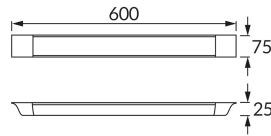

PRODUCT INFORMATION SHEET