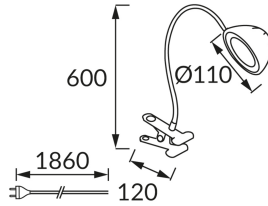

**PRODUCT INFORMATION SHEET**

Replaceability of light sources and/or control gears without product permanent damage

**BASIC INFORMATION**

Product name:	<b>RONI LED BLACK CLIP</b>
Ideus index:	<b>02877</b>
EAN barcode:	<b>5901477328770</b>
Colour :	<b>Black</b>
Materials:	<b>Stainless steel, ABS</b>
Height:	<b>600 mm</b>
Width:	<b>120 mm</b>
Depth:	<b>110 mm</b>
Box packaging:	<b>30 pcs</b>

**PRODUCT PARAMETERS**

Power supply:	<b>230V 50Hz</b>
Power:	<b>4 W</b>
Dedicated light source:	<b>SMD LED, in set</b>
	<b>Non-replaceable light source</b>
	<b>Do not use with a mains dimmer</b>
Luminaire luminous flux:	<b>248 lm</b>
Light colour:	<b>Neutral white</b>
Luminous beam angle:	<b>120°</b>
Shelf life L70B50 in h:	<b>35 000 h</b>
	<b>On/off switch</b>
Product offer the possibility of adjusting the illumination direction:	<b>Yes</b>
Light source luminous flux for a reference colour temperature:	<b>290 lm</b>
Colour temperature:	<b>4100 K</b>
Colour rendering index Ra:	<b>81</b>
Electric shock protection class:	<b>2/3</b>
Degree of protection provided against intrusion dust, accidental contact and water:	<b>IP20</b>
	<b>For indoor use</b>
Displacement factor (DF, cos φ1):	<b>0.565</b>
CE	<b>Declaration of conformity</b>