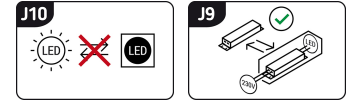

**PRODUCT INFORMATION SHEET**

Replaceability of light sources and/or control gears without product permanent damage

**BASIC INFORMATION**

Product name:	<b>RONI LED BLACK CLIP</b>
Ideus index:	<b>02877</b>
EAN barcode:	<b>5901477328770</b>
Colour :	<b>Black</b>
Materials:	<b>Stainless steel, ABS</b>
Height:	<b>600 mm</b>
Width:	<b>120 mm</b>
Depth:	<b>110 mm</b>
Box packaging:	<b>30 pcs</b>

**PRODUCT PARAMETERS**

Power supply:	<b>230V 50Hz</b>
Power:	<b>4 W</b>
Dedicated light source:	<b>SMD LED, in set</b>
	<b>Non-replaceable light source</b>
	<b>Do not use with a mains dimmer</b>
Luminaire luminous flux:	<b>248 lm</b>
Light colour:	<b>Neutral white</b>
Luminous beam angle:	<b>120°</b>
Shelf life L70B50 in h:	<b>35 000 h</b>
	<b>On/off switch</b>
Product offer the possibility of adjusting the illumination direction:	<b>Yes</b>
Light source luminous flux for a reference colour temperature:	<b>290 lm</b>
Colour temperature:	<b>4100 K</b>
Colour rendering index Ra:	<b>81</b>
Electric shock protection class:	<b>2/3</b>
Degree of protection provided against intrusion dust, accidental contact and water:	<b>IP20</b>
	<b>For indoor use</b>
Displacement factor (DF, cos φ1):	<b>0.565</b>
CE	<b>Declaration of conformity</b>