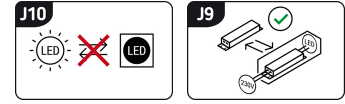

PRODUCT INFORMATION SHEET

Replaceability of light sources and/or control gears without product permanent damage

BASIC INFORMATION

Product name:	DORI LED GREEN CLIP
Ideus index:	02868
EAN barcode:	5901477328688
Colour :	Green
Materials:	Stainless steel, plastic
Height:	360 mm
Width:	160 mm
Depth:	65 mm
Box packaging:	12 pcs

PRODUCT PARAMETERS

Power supply:	230V 50Hz
Power:	5 W
Dedicated light source:	SMD LED, in set
	Non-replaceable light source
	Do not use with a mains dimmer
Luminaire luminous flux:	400 lm
Light colour:	Neutral white
Luminous beam angle:	140°
Shelf life L70B50 in h:	35 000 h
	On/off switch
Product offer the possibility of adjusting the illumination direction:	Yes
Light source luminous flux for a reference colour temperature:	430 lm
Colour temperature:	4200 K
Colour rendering index Ra:	82
Electric shock protection class:	2/3
Degree of protection provided against intrusion dust, accidental contact and water:	IP20
	For indoor use
Displacement factor (DF, cos φ1):	0.538
CE	Declaration of conformity