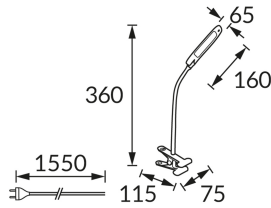

PRODUCT INFORMATION SHEET

Replaceability of light sources and/or control gears without product permanent damage

BASIC INFORMATION

Product name:	DORI LED GREEN CLIP
Ideus index:	02868
EAN barcode:	5901477328688
Colour :	Green
Materials:	Stainless steel, plastic
Height:	360 mm
Width:	160 mm
Depth:	65 mm
Box packaging:	12 pcs

PRODUCT PARAMETERS

Power supply:	230V 50Hz
Power:	5 W
Dedicated light source:	SMD LED, in set
	Non-replaceable light source
	Do not use with a mains dimmer
Luminaire luminous flux:	400 lm
Light colour:	Neutral white
Luminous beam angle:	140°
Shelf life L70B50 in h:	35 000 h
	On/off switch
Product offer the possibility of adjusting the illumination direction:	Yes
Light source luminous flux for a reference colour temperature:	430 lm
Colour temperature:	4200 K
Colour rendering index Ra:	82
Electric shock protection class:	2/3
Degree of protection provided against intrusion dust, accidental contact and water:	IP20
	For indoor use
Displacement factor (DF, cos φ1):	0.538
CE	Declaration of conformity