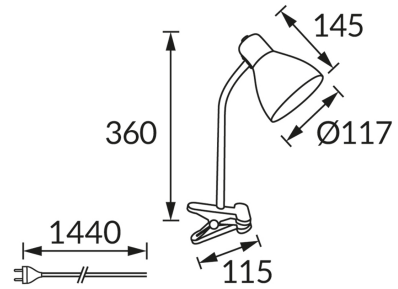

PRODUCT INFORMATION SHEET

BASIC INFORMATION

Product name:	KATI E27 WHITE CLIP
Ideus index:	02861
EAN barcode:	5901477328619
Colour :	White
Materials:	Stainless steel, plastic
Height:	360 mm
Width:	145 mm
Depth:	117 mm
Box packaging:	12 pcs

PRODUCT PARAMETERS

Power supply:	220-240V 50/60Hz
Power:	max 15 W
Lampholder type:	E27
Dedicated light source:	Compact fluorescent lamp/LED
	Possibility of light source replacement
	On/off switch
Product offer the possibility of adjusting the illumination direction:	Yes
Electric shock protection class:	2
Degree of protection provided against intrusion dust, accidental contact and water:	IP20
	For indoor use
CE	Declaration of conformity