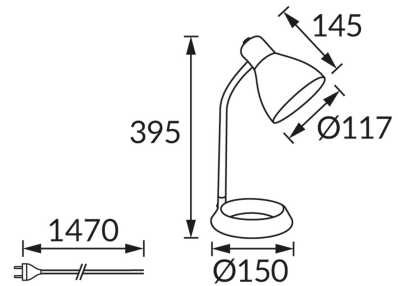

PRODUCT INFORMATION SHEET

BASIC INFORMATION

Product name:	KATI E27 WHITE
Ideus index:	02857
EAN barcode:	5901477328572
Colour :	White
Materials:	Stainless steel, plastic
Height:	395 mm
Width:	150 mm
Depth:	150 mm
Box packaging:	12 pcs

PRODUCT PARAMETERS

Power supply:	220-240V 50/60Hz
Power:	max 15 W
Lampholder type:	E27
Dedicated light source:	Compact fluorescent lamp/LED
	Possibility of light source replacement
	On/off switch
Product offer the possibility of adjusting the illumination direction:	Yes
Electric shock protection class:	2
Degree of protection provided against intrusion dust, accidental contact and water:	IP20
	For indoor use
CE	Declaration of conformity