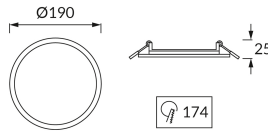

PRODUCT INFORMATION SHEET

Replaceability of light sources and/or control gears without product permanent damage

BASIC INFORMATION

Product name:	SLIM LED C 15W WHITE CW
Ideus index:	02813
EAN barcode:	5901477328138
Colour :	White
Materials:	Aluminium alloy cast, plastic
Height:	25 mm
Width:	190 mm
Depth:	190 mm
Box packaging:	20 pcs

PRODUCT PARAMETERS

Power supply:	230V 50Hz
Power:	15 W
Dedicated light source:	SMD LED, in set
	Non-replaceable light source
	Do not use with a mains dimmer
Luminaire luminous flux:	1 080 lm
Light colour:	Cold white
Luminous beam angle:	120°
Shelf life L70B50 in h:	25 000 h
Product offer the possibility of adjusting the illumination direction:	No
Light source luminous flux for a reference colour temperature:	1 510 lm
Colour temperature:	6600 K
Colour rendering index Ra:	80
Electric shock protection class:	2
Degree of protection provided against intrusion dust, accidental contact and water:	IP20
	For indoor use
Displacement factor (DF, cos φ1):	0.713
CE	Declaration of conformity