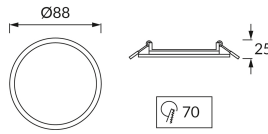

PRODUCT INFORMATION SHEET

Replaceability of light sources and/or control gears without product permanent damage

BASIC INFORMATION

Product name:	SLIM LED C 3W WHITE CW
Ideus index:	02809
EAN barcode:	5901477328091
Colour :	White
Materials:	Aluminium alloy cast, plastic
Height:	25 mm
Width:	88 mm
Depth:	88 mm
Box packaging:	40 pcs

PRODUCT PARAMETERS

Power supply:	230V 50Hz
Power:	3 W
Dedicated light source:	SMD LED, in set
	Non-replaceable light source
	Do not use with a mains dimmer
Luminaire luminous flux:	140 lm
Light colour:	Cold white
Luminous beam angle:	120°
Shelf life L70B50 in h:	25 000 h
Product offer the possibility of adjusting the illumination direction:	No
Light source luminous flux for a reference colour temperature:	290 lm
Colour temperature:	6600 K
Colour rendering index Ra:	80
Electric shock protection class:	2
Degree of protection provided against intrusion dust, accidental contact and water:	IP20
	For indoor use
CE	Declaration of conformity