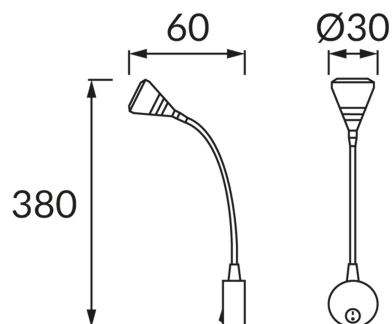

PRODUCT INFORMATION SHEET

BASIC INFORMATION

Product name:	KUGU LORI LED 1V 3W
Ideus index:	02791
EAN barcode:	5901477327919
Colour :	Silver
Materials:	Aluminium alloy cast
Height:	380 mm
Width:	60 mm
Depth:	30 mm
Box packaging:	100 pcs

PRODUCT PARAMETERS

Power supply:	230V 50Hz
Power:	3 W
Dedicated light source:	POWER LED, in set
	Non-replaceable light source
	Do not use with a mains dimmer
Luminaire luminous flux:	200 lm
Light colour:	Neutral white
Luminous beam angle:	30°
Shelf life L70B50 in h:	35 000 h
	On/off switch
Product offer the possibility of adjusting the illumination direction:	Yes
Colour temperature:	K
Colour rendering index Ra:	80
Electric shock protection class:	2
Degree of protection provided against intrusion dust, accidental contact and water:	IP20
	For indoor use
CE	Declaration of conformity