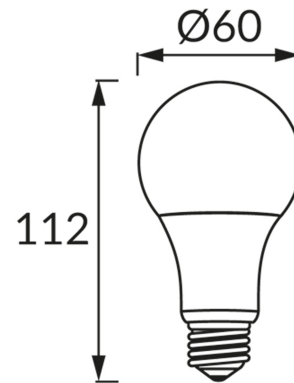

## BASIC INFORMATION

Product name:	<b>ERSTE LED E27 12W WW</b>
Ideus index:	<b>02755</b>
EAN barcode:	<b>5901477327551</b>
Colour :	<b>White</b>
Materials:	<b>Polycarbonate PC, aluminium</b>
Height:	<b>112 mm</b>
Width:	<b>60 mm</b>
Depth:	<b>60 mm</b>
Box packaging:	<b>100 pcs</b>

## PRODUCT PARAMETERS

Power supply:	<b>230V 50Hz</b>
Power:	<b>12 W</b>
Lampholder type:	<b>E27</b>
	<b>Do not use with a mains dimmer</b>
Energy efficiency class:	<b>F</b>
Light colour:	<b>Warm white</b>
Luminous beam angle:	<b>160°</b>
Shelf life L70B50 in h:	<b>35 000 h</b>
Light source luminous flux for a reference colour temperature:	<b>1 150 lm</b>
Colour temperature:	<b>3000 K</b>
Colour rendering index Ra:	<b>81</b>
Displacement factor (DF, cos $\phi$ 1):	<b>0.732</b>
CE	<b>Declaration of conformity</b>