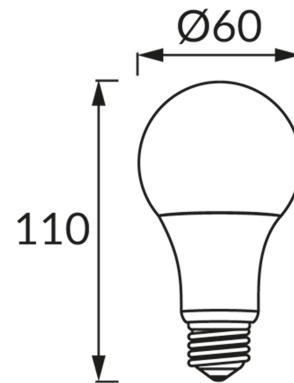

PRODUCT INFORMATION SHEET**BASIC INFORMATION**

Product name:	ERSTE LED E27 10W WW
Ideus index:	02754
EAN barcode:	5901477327544
Colour :	White
Materials:	Polycarbonate PC, aluminium
Height:	110 mm
Width:	60 mm
Depth:	60 mm
Box packaging:	100 pcs

PRODUCT PARAMETERS

Power supply:	230V 50Hz
Power:	10 W
Lampholder type:	E27
	Do not use with a mains dimmer
Energy efficiency class:	F
Light colour:	Warm white
Luminous beam angle:	160°
Shelf life L70B50 in h:	35 000 h
Light source luminous flux for a reference colour temperature:	930 lm
Colour temperature:	3000 K
Colour rendering index Ra:	81
Displacement factor (DF, cos φ1):	0.742
CE	Declaration of conformity