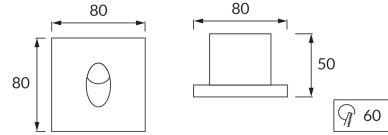

PRODUCT INFORMATION SHEET

BASIC INFORMATION

Product name:	ZUMRUT HL957L WHITE NW
Ideus index:	02616
EAN barcode:	5901477326165
Colour :	White
Materials:	Aluminium alloy cast
Height:	80 mm
Width:	80 mm
Depth:	50 mm
Box packaging:	50 pcs

PRODUCT PARAMETERS

Power supply:	230V 50Hz
Power:	3 W
Dedicated light source:	POWER LED, in set
	Non-replaceable light source
	Do not use with a mains dimmer
Luminaire luminous flux:	86 lm
Light colour:	Neutral white
Luminous beam angle:	30°
Shelf life L70B50 in h:	35 000 h
Product offer the possibility of adjusting the illumination direction:	No
Colour temperature:	K
Colour rendering index Ra:	80
Electric shock protection class:	2
Degree of protection provided against intrusion dust, accidental contact and water:	IP20
	For indoor use
CE	Declaration of conformity