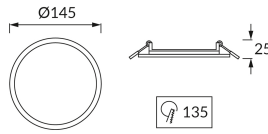

PRODUCT INFORMATION SHEET