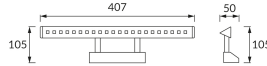

PRODUCT INFORMATION SHEET

Replaceability of light sources and/or control gears without product permanent damage

BASIC INFORMATION

Product name:	ALBATROS-4 HL6651L CHROME NW
Ideus index:	02481
EAN barcode:	5901477324819
Colour :	Chrome
Materials:	Stainless steel
Height:	105 mm
Width:	407 mm
Depth:	50 mm
Box packaging:	20 pcs

PRODUCT PARAMETERS

Power supply:	230V 50Hz
Power:	4 W
Dedicated light source:	21 SMD LED, in set
	Non-replaceable light source
	Do not use with a mains dimmer
Luminaire luminous flux:	460 lm
Light colour:	Neutral white
Luminous beam angle:	112°
Shelf life L70B50 in h:	35 000 h
	On/off switch
Product offer the possibility of adjusting the illumination direction:	Yes
Light source luminous flux for a reference colour temperature:	480 lm
Colour temperature:	3900 K
Colour rendering index Ra:	80
Electric shock protection class:	1
Degree of protection provided against intrusion dust, accidental contact and water:	IP20
	For indoor use
CE	Declaration of conformity