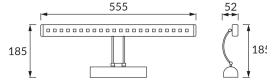

PRODUCT INFORMATION SHEET

Replaceability of light sources and/or control gears without product permanent damage

BASIC INFORMATION

Product name:	BRENA LED 6W CHROME NW (flamingo)
Ideus index:	02480
EAN barcode:	5901477324802
Colour :	Chrome
Materials:	Stainless steel
Height:	185 mm
Width:	555 mm
Depth:	52 mm
Box packaging:	12 pcs

PRODUCT PARAMETERS

Power supply:	230V 50Hz
Power:	6 W
Dedicated light source:	30 SMD LED, in set
	Non-replaceable light source
	Do not use with a mains dimmer
Luminaire luminous flux:	750 lm
Light colour:	Neutral white
Luminous beam angle:	115°
Shelf life L70B50 in h:	35 000 h
	On/off switch
Product offer the possibility of adjusting the illumination direction:	Yes
Light source luminous flux for a reference colour temperature:	780 lm
Colour temperature:	3900 K
Colour rendering index Ra:	80
Electric shock protection class:	1
Degree of protection provided against intrusion dust, accidental contact and water:	IP20
	For indoor use
CE	Declaration of conformity