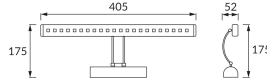

PRODUCT INFORMATION SHEET

Replaceability of light sources and/or control gears without product permanent damage

BASIC INFORMATION

Product name:	BRENA LED 4W CHROME NW
Ideus index:	02479
EAN barcode:	5901477324796
Colour :	Chrome
Materials:	Stainless steel
Height:	175 mm
Width:	405 mm
Depth:	52 mm
Box packaging:	12 pcs

PRODUCT PARAMETERS

Power supply:	230V 50Hz
Power:	4 W
Dedicated light source:	21 SMD LED, in set
	Non-replaceable light source
	Do not use with a mains dimmer
Luminaire luminous flux:	460 lm
Light colour:	Neutral white
Luminous beam angle:	112°
Shelf life L70B50 in h:	35 000 h
	On/off switch
Product offer the possibility of adjusting the illumination direction:	Yes
Light source luminous flux for a reference colour temperature:	480 lm
Colour temperature:	3900 K
Colour rendering index Ra:	80
Electric shock protection class:	1
Degree of protection provided against intrusion dust, accidental contact and water:	IP20
	For indoor use
CE	Declaration of conformity