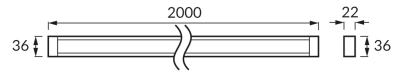

PRODUCT INFORMATION SHEET

BASIC INFORMATION

Product name:	TRACK 2M BLACK
Ideus index:	02440
EAN barcode:	5901477324406
Colour :	Black
Materials:	Aluminium, copper, plastic
Height:	22 mm
Width:	2000 mm
Depth:	36 mm
Box packaging:	20 pcs

REMARKS

Max 16 A

PRODUCT PARAMETERS

Power supply:	220-240V 50/60Hz
Electric shock protection class:	1
Degree of protection provided against intrusion dust, accidental contact and water:	IP20
	For indoor use
CE	Declaration of conformity