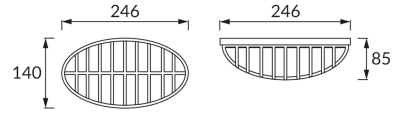

## BASIC INFORMATION

|                |                                    |
|----------------|------------------------------------|
| Product name:  | <b>AQUA WALL FIXTURE BLACK</b>     |
| Ideus index:   | 02372                              |
| EAN barcode:   | 5901477323720                      |
| Colour :       | <b>Black</b>                       |
| Materials:     | Polypropylene PP, polycarbonate PC |
| Height:        | 85 mm                              |
| Width:         | 246 mm                             |
| Depth:         | 140 mm                             |
| Box packaging: | 20 pcs                             |