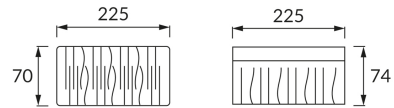

PRODUCT INFORMATION SHEET

BASIC INFORMATION

Product name:	LOLLY WHITE
Ideus index:	02369
EAN barcode:	5901477323690
Colour :	White
Materials:	Plastic
Height:	70 mm
Width:	225 mm
Depth:	75 mm
Box packaging:	12 pcs

PRODUCT PARAMETERS

Power supply:	220-240V 50/60Hz
Power:	max 15 W
Lampholder type:	E27
Dedicated light source:	Compact fluorescent lamp/LED
	Possibility of light source replacement
Product offer the possibility of adjusting the illumination direction:	No
Electric shock protection class:	1
Degree of protection provided against intrusion dust, accidental contact and water:	IP20
	For indoor use
CE	Declaration of conformity