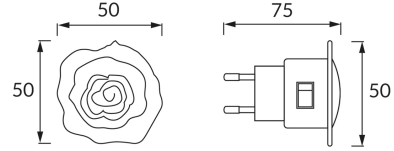

**PRODUCT INFORMATION SHEET**

**BASIC INFORMATION**

Product name:	<b>ROZA LED 0,4W GREEN</b>
Ideus index:	<b>02068</b>
EAN barcode:	<b>5901477320682</b>
Colour :	<b>White</b>
Materials:	<b>Plastic</b>
Height:	<b>50 mm</b>
Width:	<b>50 mm</b>
Depth:	<b>75 mm</b>
Box packaging:	<b>200 pcs</b>

**REMARKS**

**Decorative product**

**PRODUCT PARAMETERS**

Power supply:	<b>230V 50Hz</b>
Power:	<b>0,4 W</b>
Dedicated light source:	<b>4 DIP LED, in set</b>
	<b>Non-replaceable light source</b>
	<b>Do not use with a mains dimmer</b>
Luminaire luminous flux:	<b>9 lm</b>
Light colour:	<b>Green</b>
Luminous beam angle:	<b>180°</b>
Shelf life L70B50 in h:	<b>35 000 h</b>
	<b>On/off switch</b>
Product offer the possibility of adjusting the illumination direction:	<b>No</b>
Colour temperature:	<b>zielona K</b>
Electric shock protection class:	<b>2</b>
Degree of protection provided against intrusion dust, accidental contact and water:	<b>IP20</b>
	<b>For indoor use</b>
CE	<b>Declaration of conformity</b>