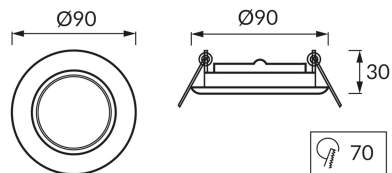

PRODUCT INFORMATION SHEET

BASIC INFORMATION

Product name:	ORKIDE HL750 GOLDEN
Ideus index:	01208
EAN barcode:	5901477312083
Colour :	Gold
Materials:	Steel sheet
Height:	30 mm
Width:	90 mm
Depth:	90 mm
Box packaging:	200 pcs

PRODUCT PARAMETERS

Power supply:	12V
Power:	max 50 W
Lampholder type:	GU5.3
Dedicated light source:	MR16
	Possibility of light source replacement
Product offer the possibility of adjusting the illumination direction:	Yes
Electric shock protection class:	3
Degree of protection provided against intrusion dust, accidental contact and water:	IP20
	For indoor use
CE	Declaration of conformity