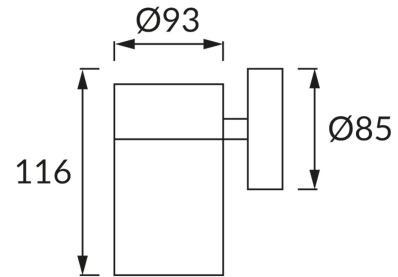

## BASIC INFORMATION

Product name:	<b>MANOLYA-1 HL265 35W</b>
Ideus index:	<b>01177</b>
EAN barcode:	<b>5901477311772</b>
Colour :	<b>Matt chrome</b>
Materials:	<b>Stainless steel, glass</b>
Height:	<b>116 mm</b>
Width:	<b>85 mm</b>
Depth:	<b>93 mm</b>
Box packaging:	<b>24 pcs</b>

## PRODUCT PARAMETERS

Power supply:	<b>230V 50Hz</b>
Power:	<b>max 35 W</b>
Lampholder type:	<b>GU10</b>
Dedicated light source:	<b>GU10</b>
	<b>Possibility of light source replacement</b>
Luminaire luminous flux:	<b>500 lm</b>
Luminous beam angle:	<b>45°</b>
Shelf life L70B50 in h:	<b>35 000 h</b>
Product offer the possibility of adjusting the illumination direction:	<b>No</b>
Electric shock protection class:	<b>1</b>
Degree of protection provided against intrusion dust, accidental contact and water:	<b>IP44</b>
	<b>For indoor or outdoor use</b>
CE	<b>Declaration of conformity</b>