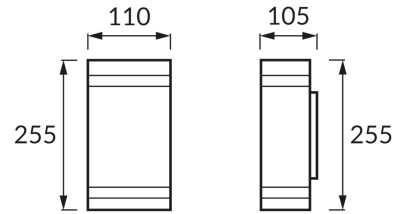

PRODUCT INFORMATION SHEET

BASIC INFORMATION

Product name:	GARDENYA-2 HL247 2X35W
Ideus index:	01159
EAN barcode:	5901477311598
Colour :	Matt chrome
Materials:	Stainless steel, glass
Height:	255 mm
Width:	110 mm
Depth:	105 mm
Box packaging:	12 pcs

PRODUCT PARAMETERS

Power supply:	230V 50Hz
Power:	2 x max 35 W
Lampholder type:	GU10
Dedicated light source:	LED
	Possibility of light source replacement
Product offer the possibility of adjusting the illumination direction:	No
Electric shock protection class:	1
Degree of protection provided against intrusion dust, accidental contact and water:	IP44
	For indoor or outdoor use
CE	Declaration of conformity