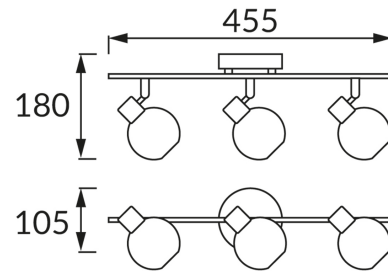

PRODUCT INFORMATION SHEET**BASIC INFORMATION**

Product name:	BOLERO E14 3l (bodrum hl787n)
Ideus index:	00588
EAN barcode:	5901477305887
Colour :	Matt chrome
Materials:	Stainless steel, glass
Height:	180 mm
Width:	455 mm
Depth:	105 mm
Box packaging:	12 pcs

PRODUCT PARAMETERS

Power supply:	220-240V 50/60Hz
Power:	3 x max 9 W
Lampholder type:	E14
Dedicated light source:	Compact fluorescent lamp/LED
	Possibility of light source replacement
Product offer the possibility of adjusting the illumination direction:	Yes
Electric shock protection class:	1
Degree of protection provided against intrusion dust, accidental contact and water:	IP20
	For indoor use
CE	Declaration of conformity