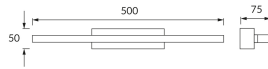

PRODUCT INFORMATION SHEET