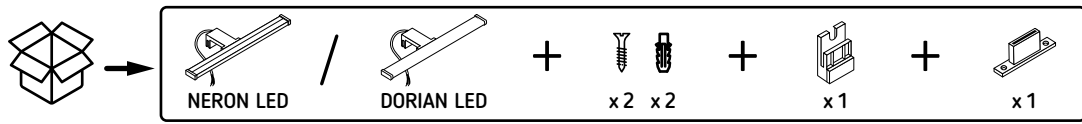

|               |        |         |                   |                |         |         |                   |
|---------------|--------|---------|-------------------|----------------|---------|---------|-------------------|
|               |        |         |                   |                |         |         |                   |
| NERON LED 6W  | 530 lm | 820 lm  | <b>D</b><br>A14-D | DORIAN LED 8W  | 890 lm  | 1030 lm | <b>E</b><br>A14-E |
| NERON LED 10W | 950 lm | 1560 lm |                   | DORIAN LED 12W | 1410 lm | 1610 lm |                   |
| NERON LED 8W  | 770 lm | 1280 lm | <b>C</b><br>A14-C | DORIAN LED 15W | 1600 lm | 1900 lm |                   |