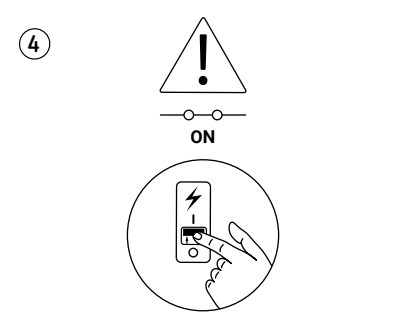

|               |        |         |                   |                |         |         |                   |
|---------------|--------|---------|-------------------|----------------|---------|---------|-------------------|
|               |        |         |                   |                |         |         |                   |
| NERON LED 6W  | 530 lm | 820 lm  | <b>D</b><br>A14-D | DORIAN LED 8W  | 890 lm  | 1030 lm | <b>E</b><br>A14-E |
| NERON LED 10W | 950 lm | 1560 lm |                   | DORIAN LED 12W | 1410 lm | 1610 lm |                   |
| NERON LED 8W  | 770 lm | 1280 lm | <b>C</b><br>A14-C | DORIAN LED 15W | 1600 lm | 1900 lm |                   |