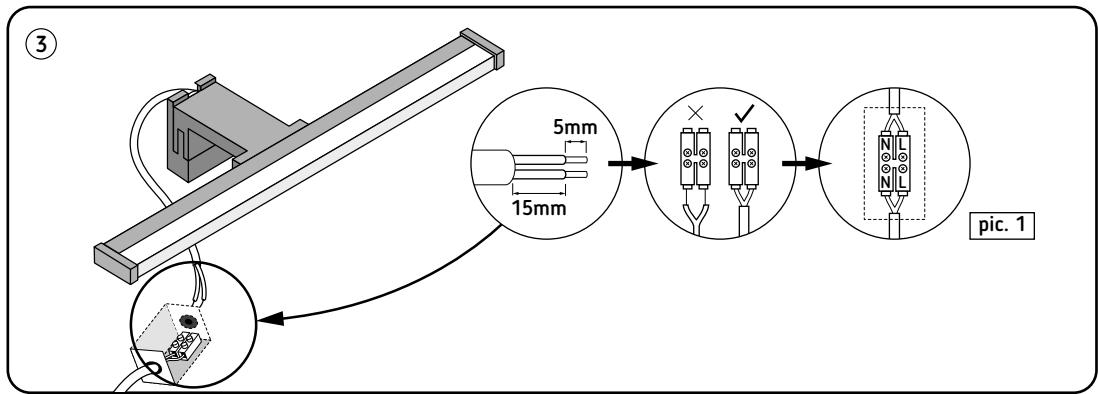

|               |        |         |                   |                |         |         |                   |
|---------------|--------|---------|-------------------|----------------|---------|---------|-------------------|
|               |        |         |                   |                |         |         |                   |
| NERON LED 6W  | 530 lm | 820 lm  | <b>D</b><br>A14-D | DORIAN LED 8W  | 890 lm  | 1030 lm | <b>E</b><br>A14-E |
| NERON LED 10W | 950 lm | 1560 lm |                   | DORIAN LED 12W | 1410 lm | 1610 lm |                   |
| NERON LED 8W  | 770 lm | 1280 lm | <b>C</b><br>A14-C | DORIAN LED 15W | 1600 lm | 1900 lm |                   |