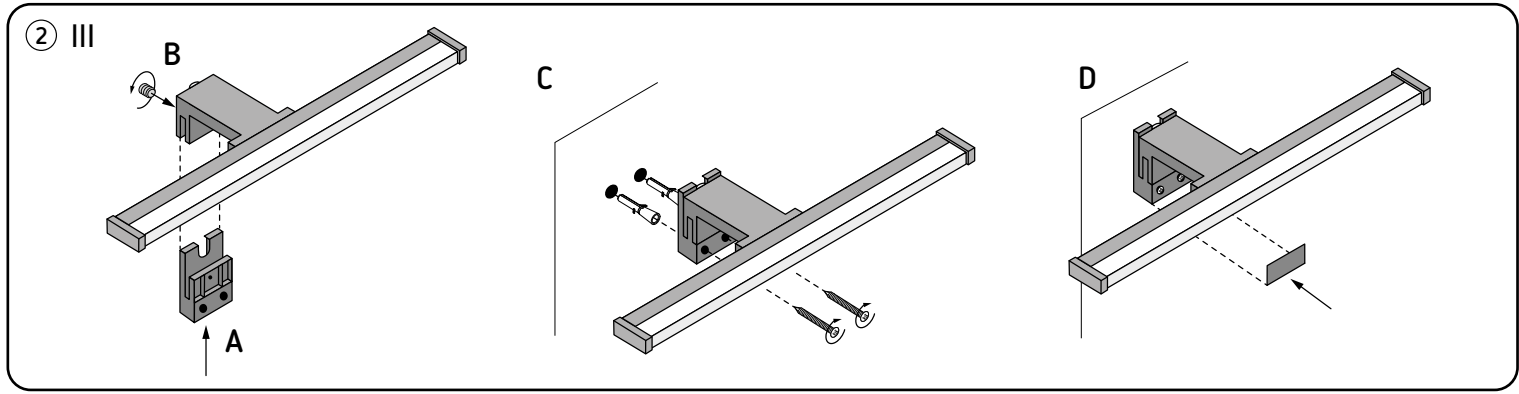

|               |        |         |                   |                |         |         |                   |
|---------------|--------|---------|-------------------|----------------|---------|---------|-------------------|
|               |        |         |                   |                |         |         |                   |
| NERON LED 6W  | 530 lm | 820 lm  | <b>D</b><br>A14-D | DORIAN LED 8W  | 890 lm  | 1030 lm | <b>E</b><br>A14-E |
| NERON LED 10W | 950 lm | 1560 lm |                   | DORIAN LED 12W | 1410 lm | 1610 lm |                   |
| NERON LED 8W  | 770 lm | 1280 lm | <b>C</b><br>A14-C | DORIAN LED 15W | 1600 lm | 1900 lm |                   |