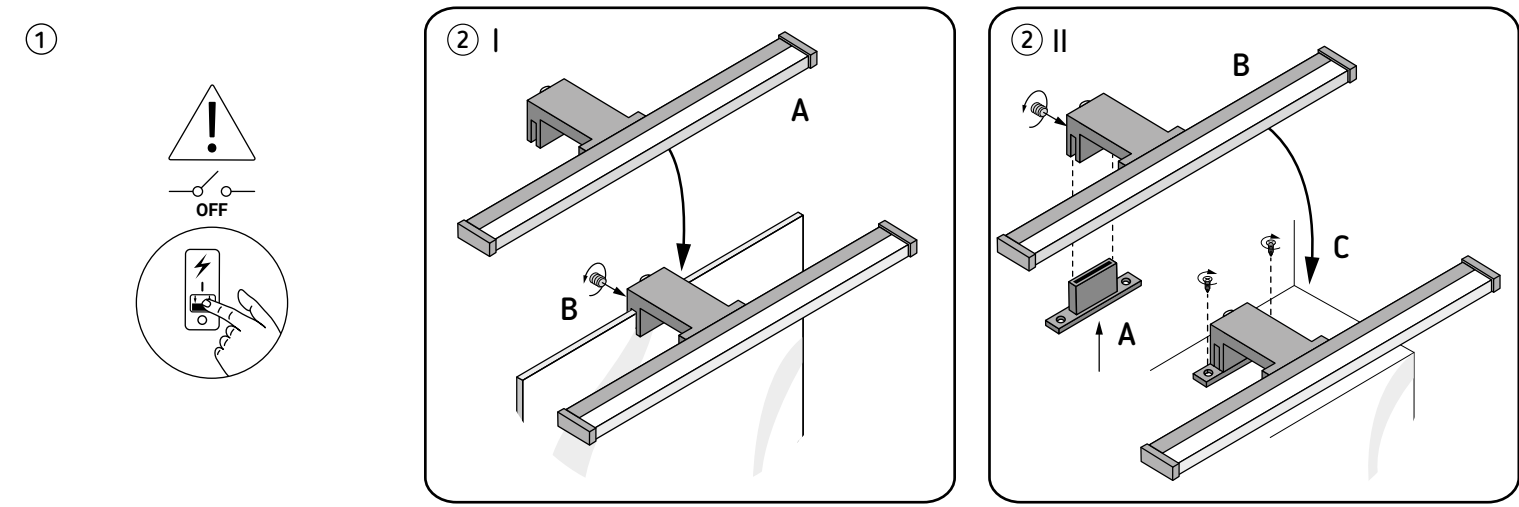

|               |        |         |                   |                |         |         |                   |
|---------------|--------|---------|-------------------|----------------|---------|---------|-------------------|
|               |        |         |                   |                |         |         |                   |
| NERON LED 6W  | 530 lm | 820 lm  | <b>D</b><br>A14-D | DORIAN LED 8W  | 890 lm  | 1030 lm | <b>E</b><br>A14-E |
| NERON LED 10W | 950 lm | 1560 lm |                   | DORIAN LED 12W | 1410 lm | 1610 lm |                   |
| NERON LED 8W  | 770 lm | 1280 lm | <b>C</b><br>A14-C | DORIAN LED 15W | 1600 lm | 1900 lm |                   |