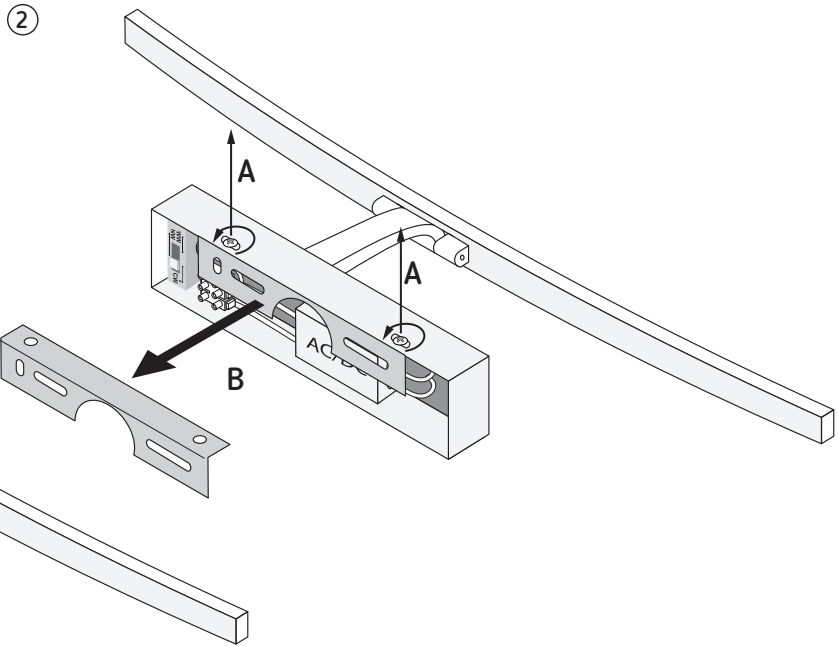

MAMBA LED 8W WHITE NW	620 lm	1090 lm	A14-D
MAMBA LED 8W BLACK NW	600 lm	1090 lm	
MAMBA LED 12W WHITE NW	980 lm	1610 lm	
MAMBA LED 12W BLACK NW	950 lm	1610 lm	

① → ④ D, C, B, A → ③ B