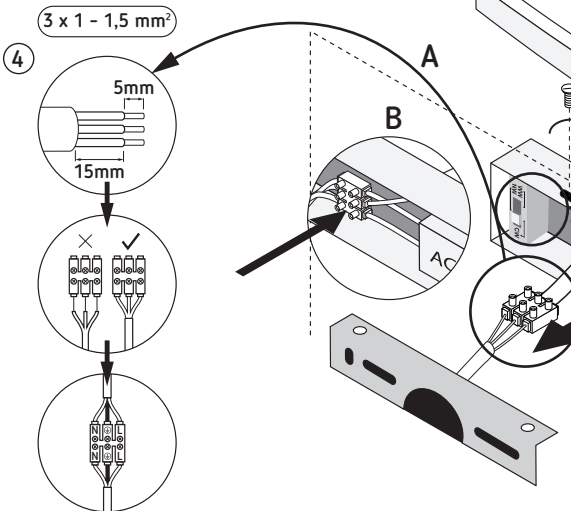

MAMBA LED 8W WHITE NW	620 lm	1090 lm	A14-D
MAMBA LED 8W BLACK NW	600 lm	1090 lm	
MAMBA LED 12W WHITE NW	980 lm	1610 lm	
MAMBA LED 12W BLACK NW	950 lm	1610 lm	

① → ④ D, C, B, A → ③ B