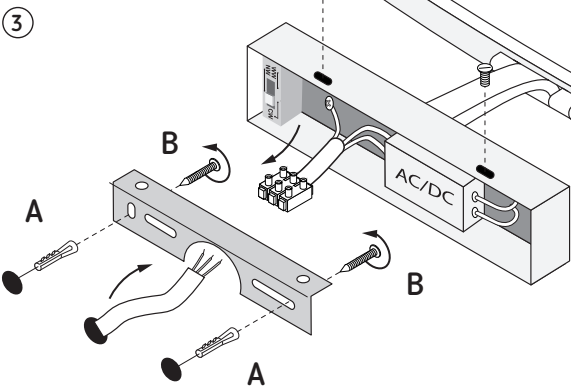

MAMBA LED 8W WHITE NW	620 lm	1090 lm	A14-D
MAMBA LED 8W BLACK NW	600 lm	1090 lm	
MAMBA LED 12W WHITE NW	980 lm	1610 lm	
MAMBA LED 12W BLACK NW	950 lm	1610 lm	

① → ④ D, C, B, A → ③ B