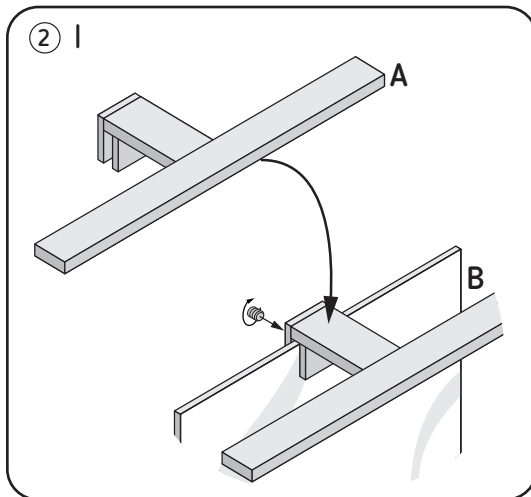

ROXANA LED 5W CHROME NW	330 lm	530 lm	F A14-F	ROXANA LED 5W BLACK NW	300 lm	530 lm	F A14-F
ROXANA LED 13W CHROME NW	845 lm	1430 lm	E A14-E	ROXANA LED 13W BLACK NW	790 lm	1430 lm	E A14-E
ROXANA LED 15W CHROME NW	968 lm	1650 lm		ROXANA LED 15W BLACK NW	900 lm	1650 lm	