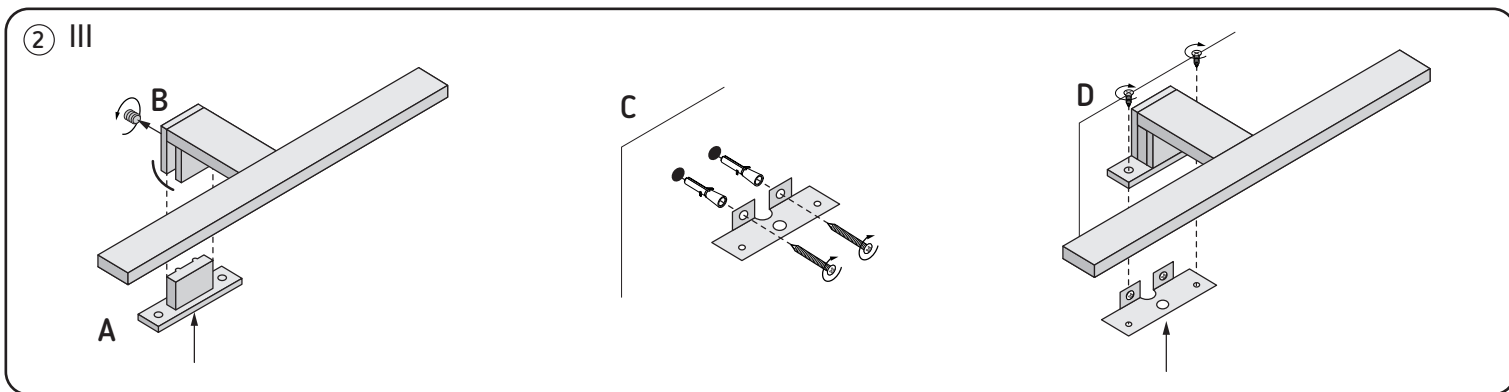

ROXANA LED 5W CHROME NW	330 lm	530 lm	F A14-F	ROXANA LED 5W BLACK NW	300 lm	530 lm	F A14-F
ROXANA LED 13W CHROME NW	845 lm	1430 lm	E A14-E	ROXANA LED 13W BLACK NW	790 lm	1430 lm	E A14-E
ROXANA LED 15W CHROME NW	968 lm	1650 lm		ROXANA LED 15W BLACK NW	900 lm	1650 lm	