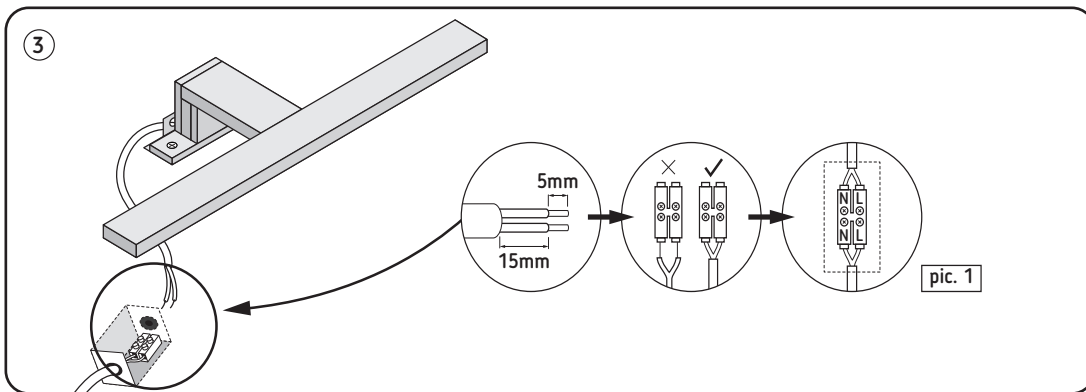

ROXANA LED 5W CHROME NW	330 lm	530 lm	F A14-F	ROXANA LED 5W BLACK NW	300 lm	530 lm	F A14-F
ROXANA LED 13W CHROME NW	845 lm	1430 lm	E A14-E	ROXANA LED 13W BLACK NW	790 lm	1430 lm	E A14-E
ROXANA LED 15W CHROME NW	968 lm	1650 lm		ROXANA LED 15W BLACK NW	900 lm	1650 lm	