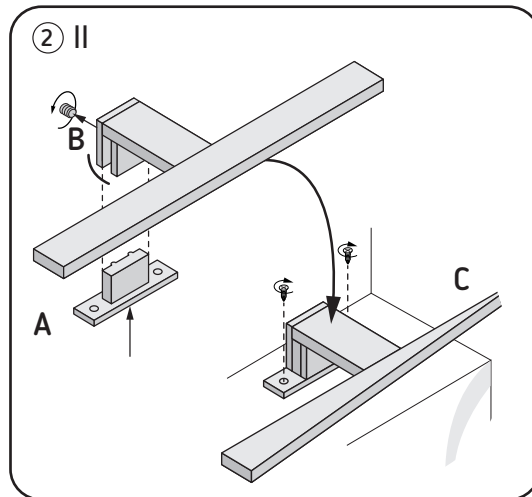

ROXANA LED 5W CHROME NW	330 lm	530 lm	F A14-F	ROXANA LED 5W BLACK NW	300 lm	530 lm	F A14-F
ROXANA LED 13W CHROME NW	845 lm	1430 lm	E A14-E	ROXANA LED 13W BLACK NW	790 lm	1430 lm	E A14-E
ROXANA LED 15W CHROME NW	968 lm	1650 lm		ROXANA LED 15W BLACK NW	900 lm	1650 lm	